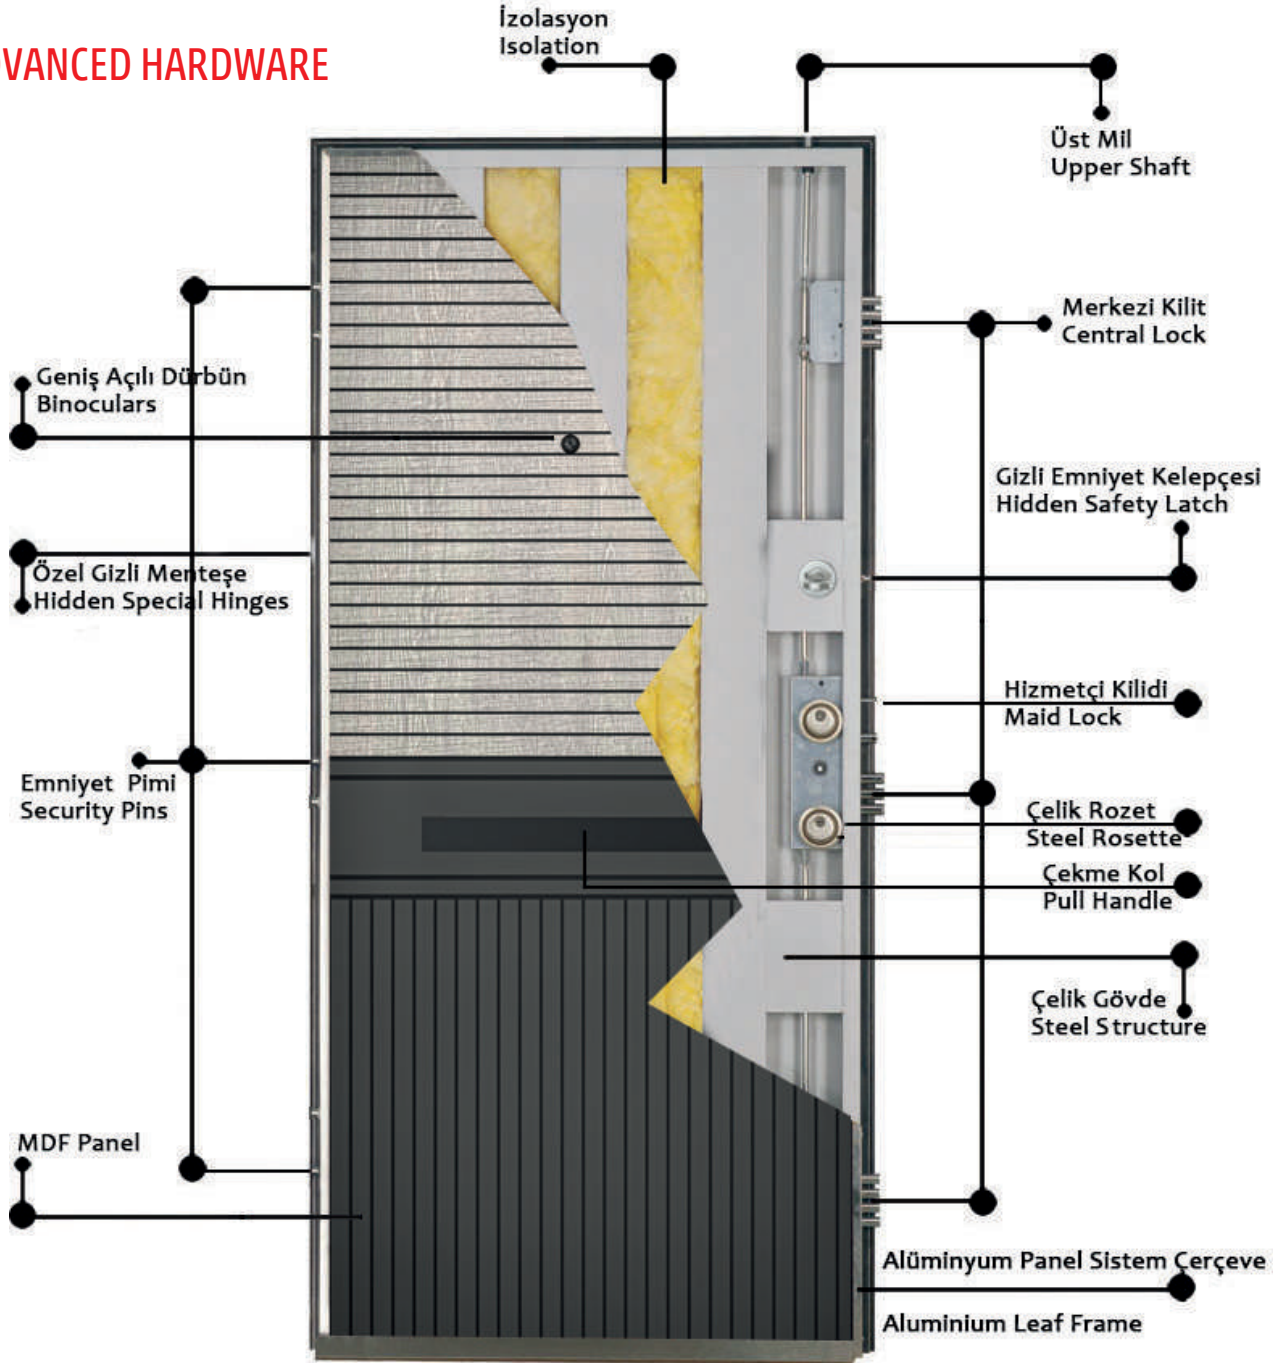

Dış Kasa ve İç Kasa
External & Internal
Frame

Mermer
Marble

Kasa Fitili
Frame Rubber

Fitilli Metal Esik
Metal Threshold With
Rubber

ADVANCED HARDWARE

Kapi Kesit 1
Door Section 1

Kapi Kesit 2
Door Section 2

KANAT ÇEŞİTLERİ / LEAF TYPES