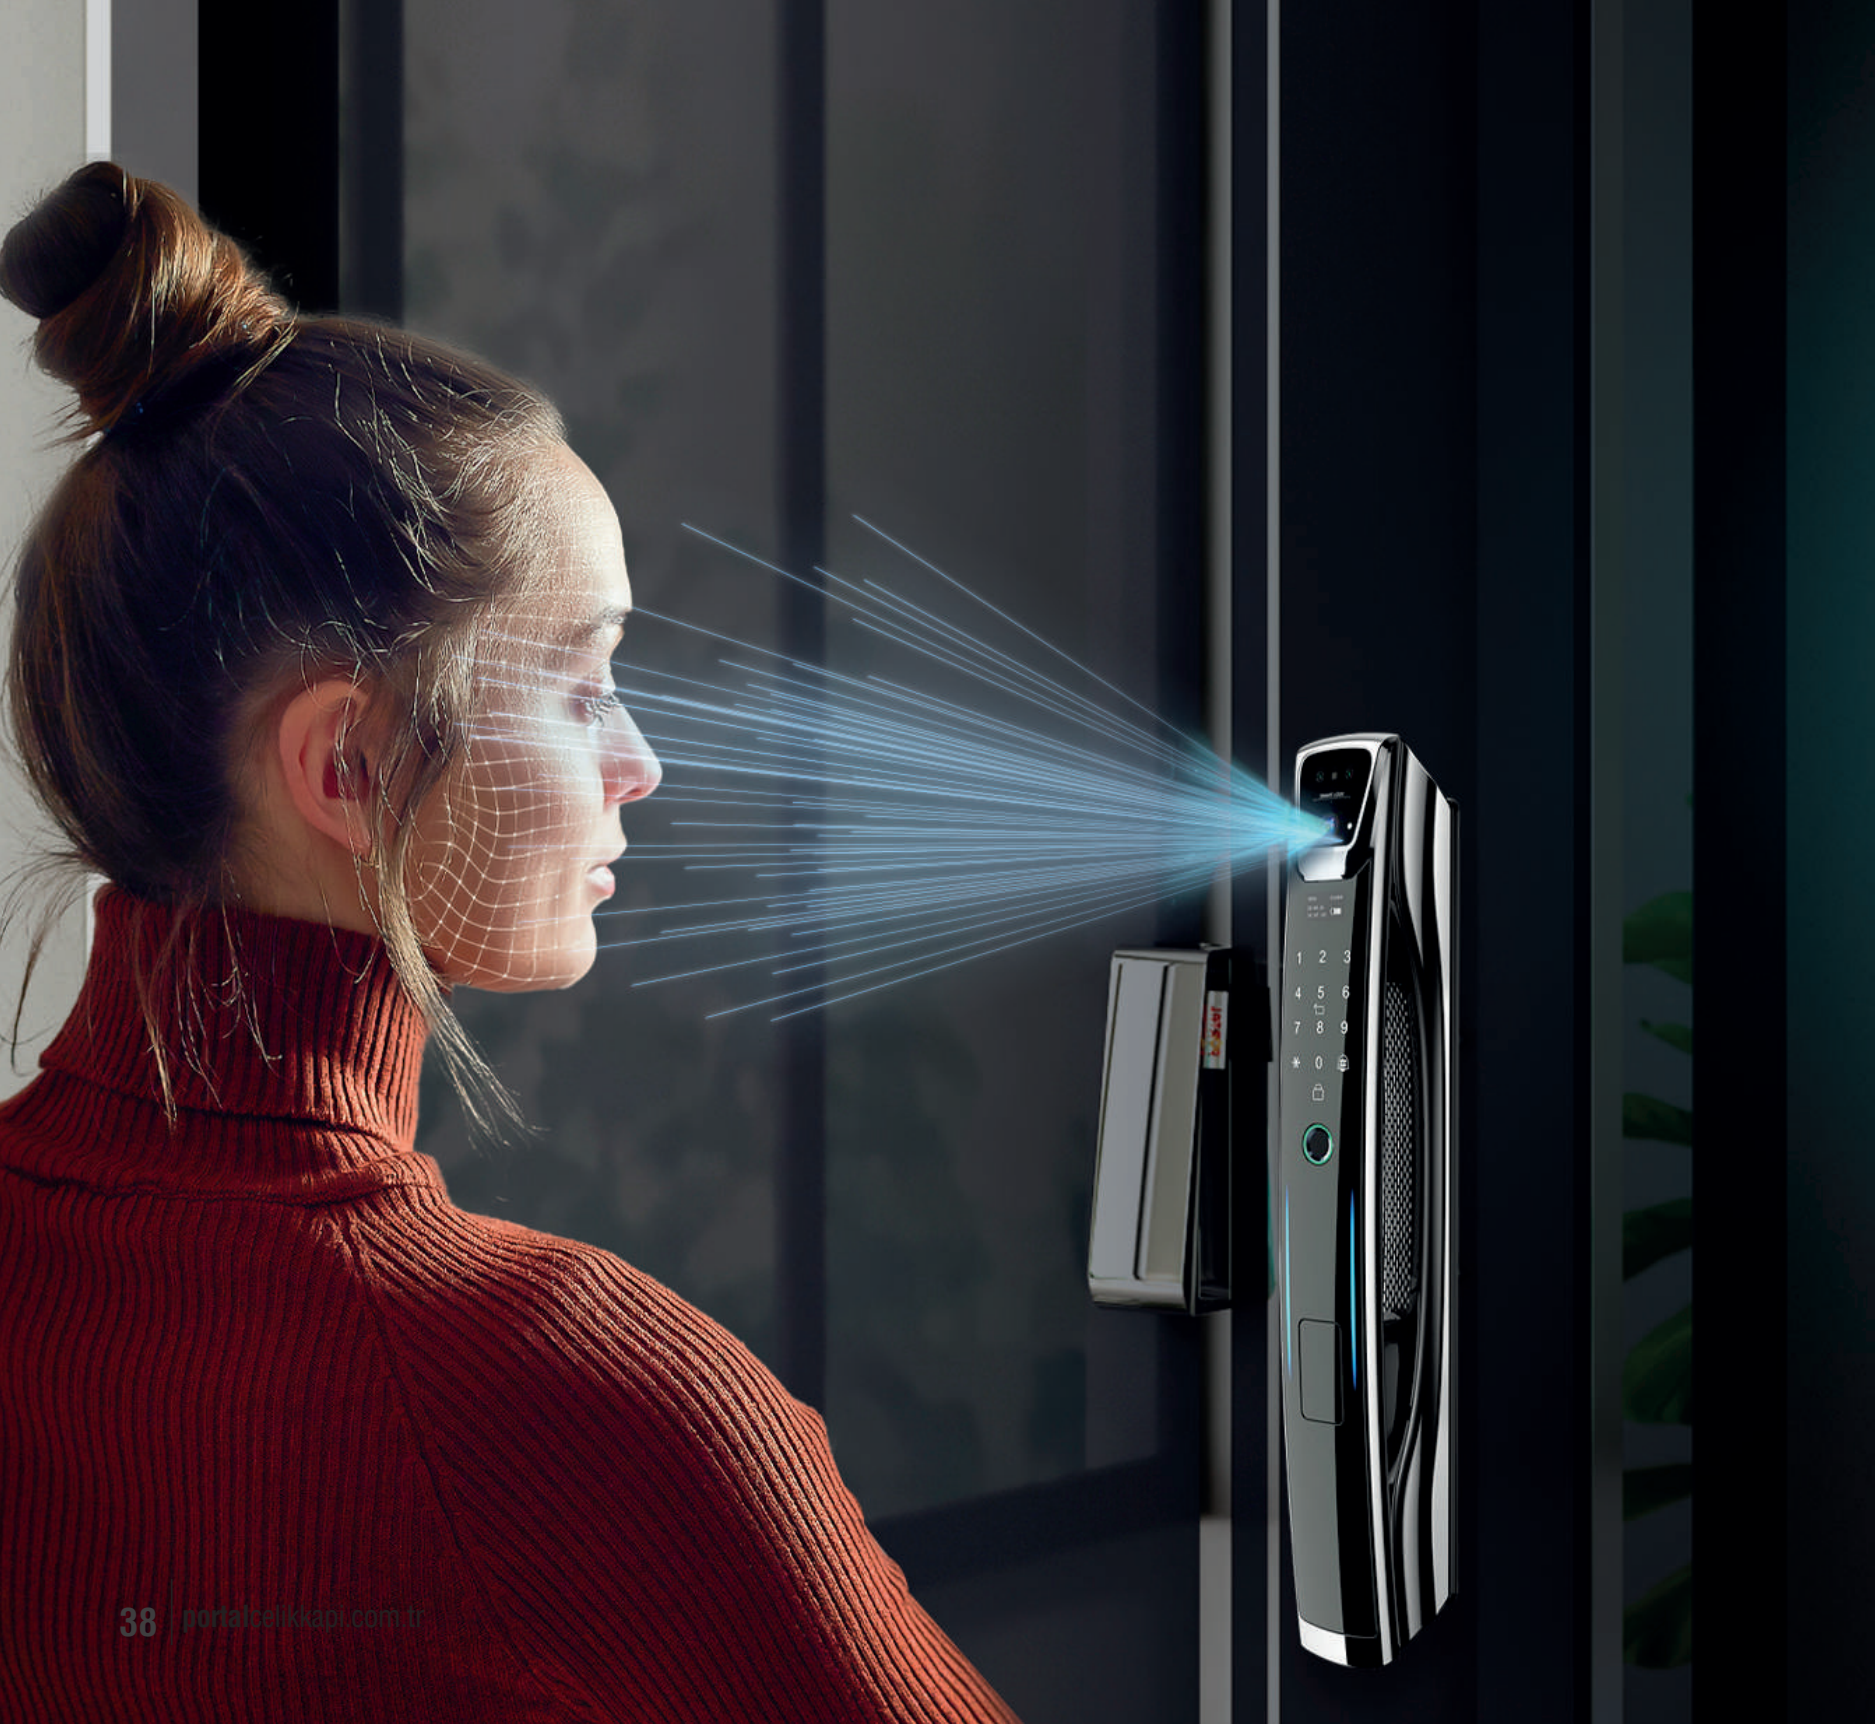

PORTAL
STEEL DOOR | ÇELİK KAPI

BOND

Multiple Unlock Ways

-  Face ID
-  Video Calling
-  Phone Unlock
-  Fingerprint
-  IC Card
-  Password
-  Key

 **AVRUPA SERİ**
EUROPE SERIES

PORTAL[®]
STEEL DOOR / ÇELİK KAPI