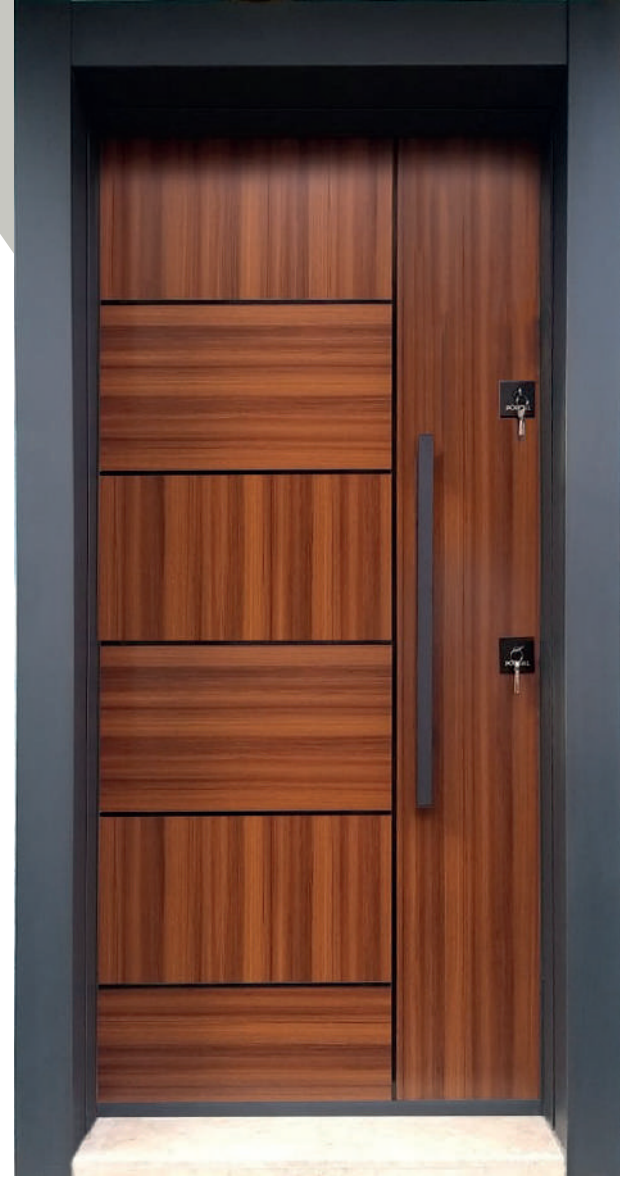

CORE

MINIMAL

TEAK

IRON

PS 233

LEAF

PS 235

MIRROR