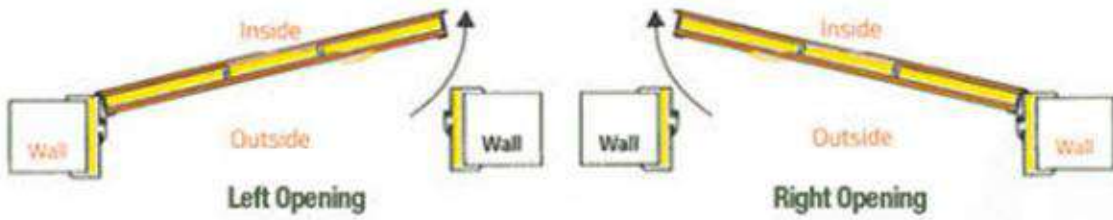

SCALING

A- Interior Width of border	F- Net Entrance Space (Length)
B- Net Entrance Space (Width)	G- Wall Space (Length)
C- Wall Space (Width)	H- Exterior Border Height
D- Exterior Width of border	K- Interior Border Height
E- Wall Thickness