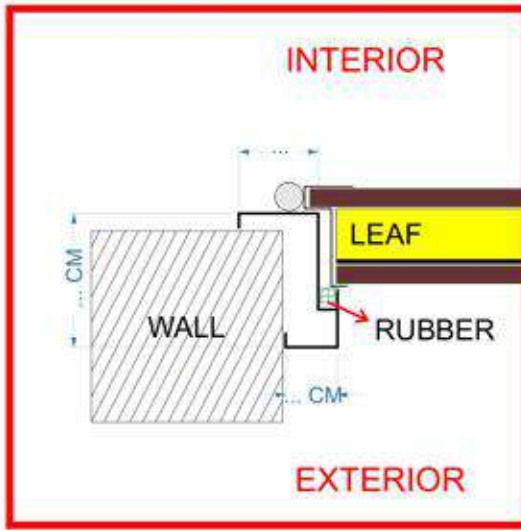

FRAME TYPES

INTERNAL MOUNTED
FIXED FRAME