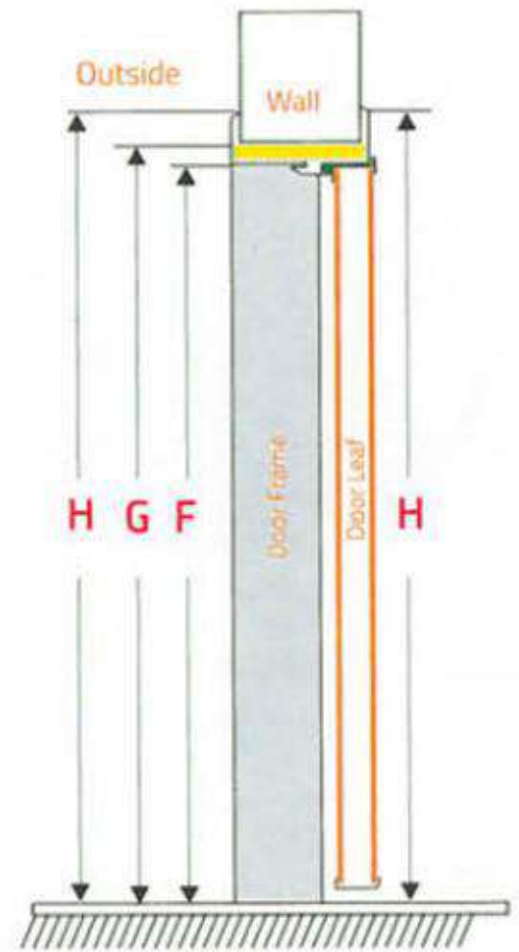

SCALING

A- Interior Width of border	F- Net Entrance Space (Length)
B- Net Entrance Space (Width)	G- Wall Space (Length)
C- Wall Space (Width)	H- Exterior Border Height
D- Exterior Width of border	K- Interior Border Height
E- Wall Thickness